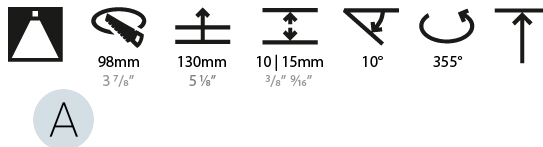

GENERAL

Series: Bioniq
Subseries: Bioniq Round Semi Adjustable
Brand: Prolicht
Division: Architectural
Mounting Type: Recessed
Mounting Location: Ceiling
Subcategory: Downlight

PHYSICAL

Shape: Round
Diameter (mm): 107
Diameter (in): 4 3/16
Height (mm): 112
Height (in): 4 7/16
Ceiling Thickness (mm): 10 / 12.5 / 15
Ceiling Thickness (in): 3/8 or 1/2 or 9/16
Min. Recessing Depth (mm): 130
Min. Recessing Depth (in): 5 1/8
Light Distribution: Adjustable / Downlight
Weight (kg): 0.435
Weight (lbs): 0.96
Fixture Finish: SSR / BKV / CWI / CRY / HAB / LAG / UFT / ITA / RUA / RUR / MIC / FTG / MYG / TWT / LOD / PUS / FRO / FUP / KIA / POP / BLS / SPG / MEY / GOH / GUM / CHC / COM / ABZ / JAG / OBR / MOS / ROR
Fixture Material: Aluminum Die Cast
Cut-out Measurements: 98mm / 3 7/8"

ELECTRICAL

Lamp Type: LED (Zhaga Standard)
Total Output Wattage (W): 15
Dimming: Dali Dimming
Driver Included: No
Driver Location: Recessed Housing
Driver Type: Constant Current - 120Vac
Housing: See components
Input Voltage (V): 120
Constant Current (MA): 350

LED

Number of LEDs: 1
Color Temperature (°K): Warm Dim
Max. Delivered Lumen (lm): 760
Nominal Lumen (lm): 1140
CRI: >90 CRI
Lamp Life (hrs): 50000

OPTICAL

Reflector: 20 / 40 / 60
Adjustability: Rotational 355°, Tilt 10°

RATINGS AND CERTIFICATIONS

Certified By: Certified for North American Standards
IP rating: IP20